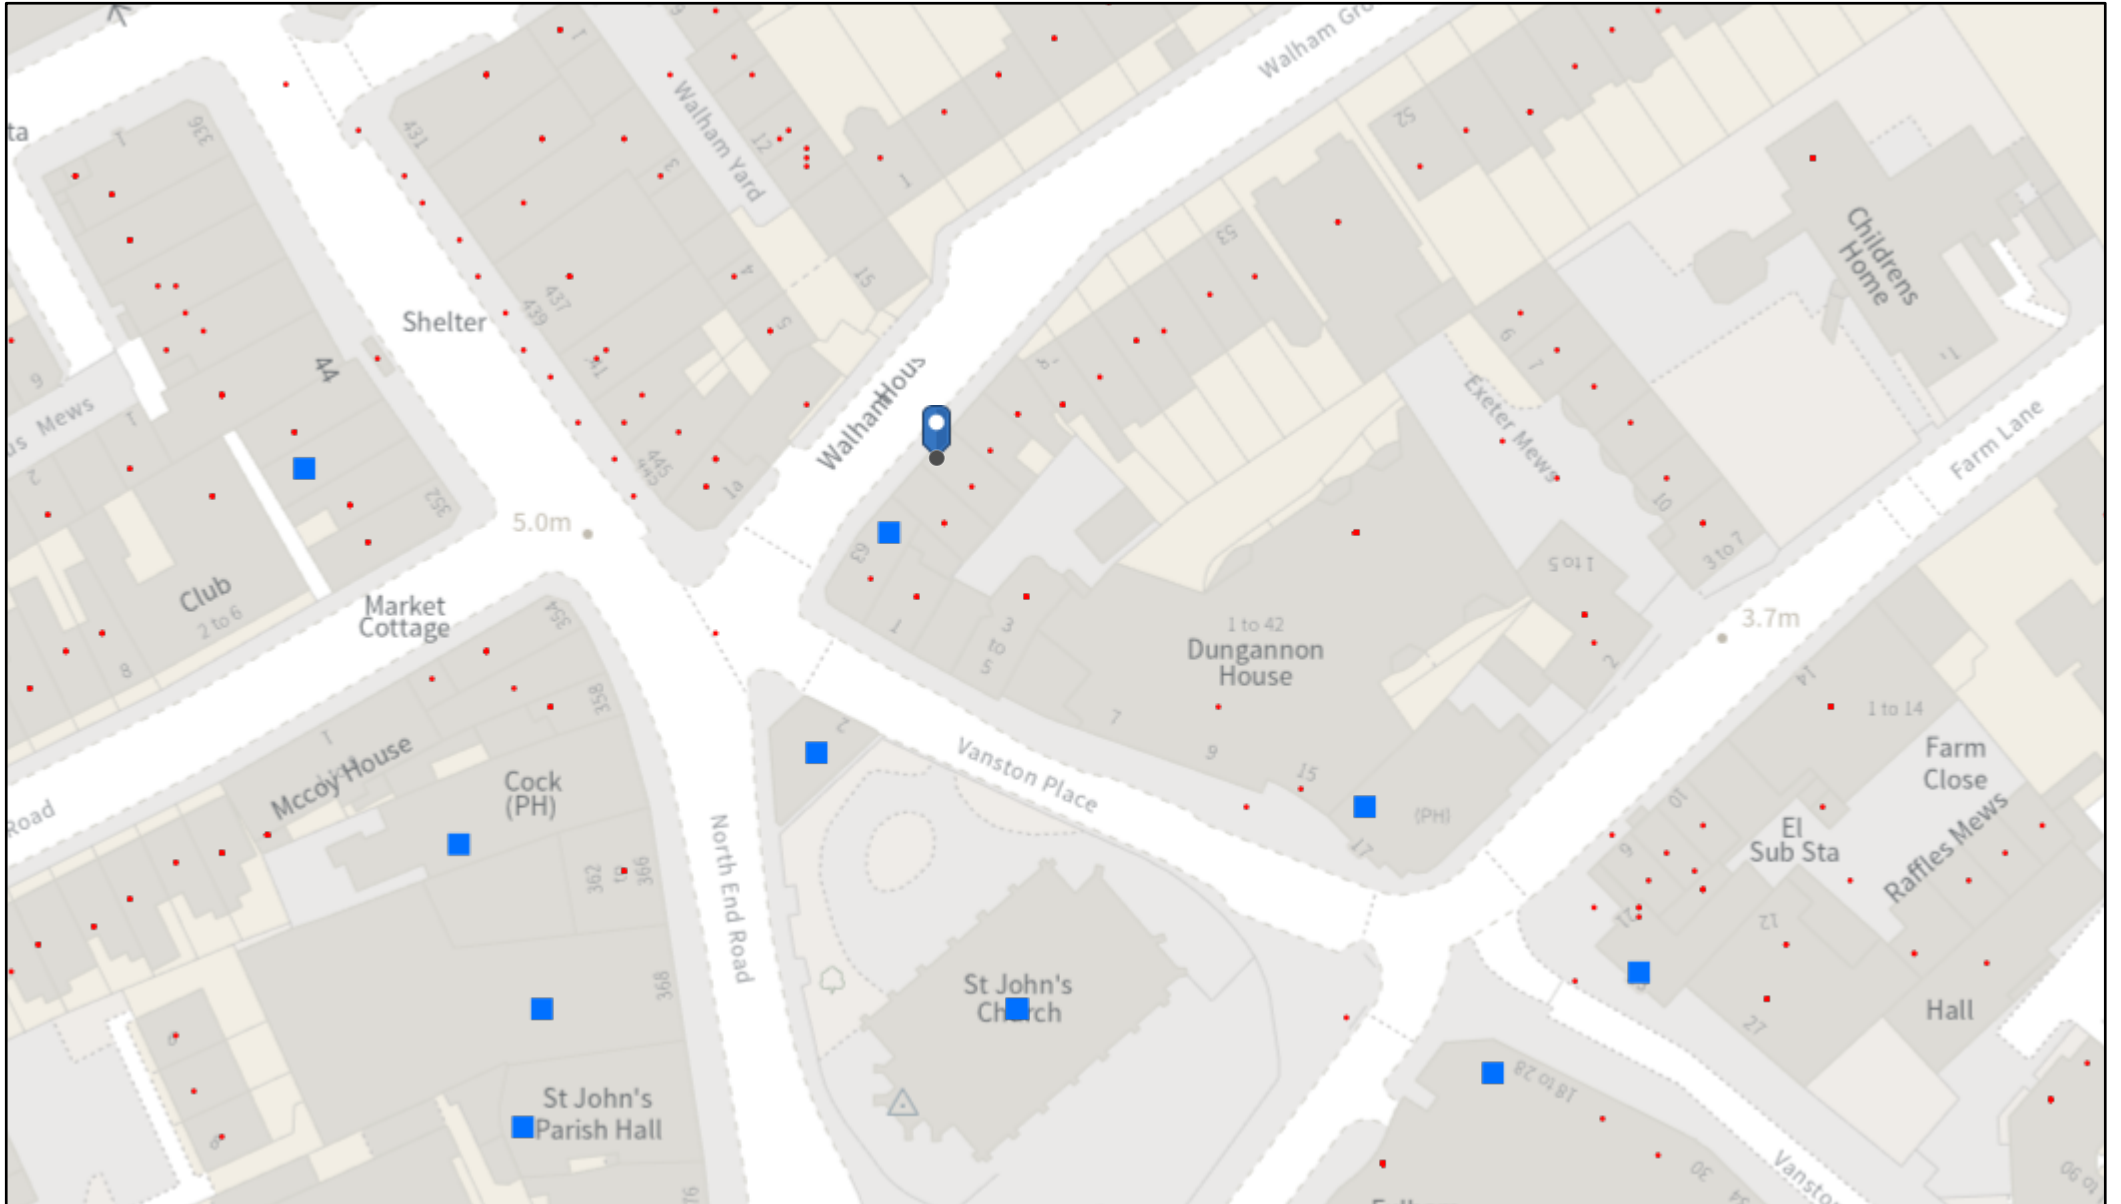

eGIS Web Map

18/04/2023, 16:00:09

REF	TRADE AS	ADDRESS	ACTIVITY	Monday to Sunday	Monday	Tuesday	Wednesday	Thursday	Friday	Saturday	Sunday
2013/01213 /LAPR	Dance Attic Studios	368 North End Road London SW6 1LY	Performance of Dance		09:00:00 - 23:00:00	09:00:00 - 23:00:00	09:00:00 - 23:00:00	09:00:00 - 23:00:00	09:00:00 - 01:00:00	09:00:00 - 01:00:00	09:00:00 - 22:30:00
			Exhibition of a Film		09:00:00 - 23:00:00	09:00:00 - 23:00:00	09:00:00 - 23:00:00	09:00:00 - 23:00:00	09:00:00 - 23:00:00	09:00:00 - 23:00:00	09:00:00 - 22:30:00
			Performance of Live Music						18:00:00 - 23:00:00	18:00:00 - 23:00:00	18:00:00 - 22:30:00
			Playing of Recorded Music		09:00:00 - 23:00:00	09:00:00 - 23:00:00	09:00:00 - 23:00:00	09:00:00 - 23:00:00	09:00:00 - 01:00:00	09:00:00 - 01:00:00	09:00:00 - 22:30:00
			Performance of a Play							18:00:00 - 23:00:00	18:00:00 - 22:30:00
			Provision of Late Night Refreshment							23:00:00 - 01:00:00	23:00:00 - 01:00:00
			Sale of Alcohol On the Premises		09:00:00 - 23:00:00	09:00:00 - 23:00:00	09:00:00 - 23:00:00	09:00:00 - 23:00:00	09:00:00 - 01:00:00	09:00:00 - 01:00:00	09:00:00 - 22:30:00
2023/00454 /LAPR	Nando's	348 North End Road London SW6 1NB	Provision of Late Night Refreshment	23:00:00 - 23:30:00							
			Sale of Alcohol On and Off the Premises	11:30:00 - 23:00:00							
2022/01826 /LAPR	Simmons Bar	374 North End Road London SW6 1LY	Performance of Live Music		18:00:00 - 00:00:00	18:00:00 - 00:00:00	18:00:00 - 00:00:00	18:00:00 - 00:00:00	18:00:00 - 01:00:00	18:00:00 - 01:00:00	18:00:00 - 00:00:00
			Playing of Recorded Music		10:00:00 - 00:00:00	10:00:00 - 00:00:00	10:00:00 - 00:00:00	10:00:00 - 00:00:00	10:00:00 - 01:00:00	10:00:00 - 01:00:00	10:00:00 - 00:00:00
			Entertainment Similar to Music or Dance		10:00:00 - 00:00:00	10:00:00 - 00:00:00	10:00:00 - 00:00:00	10:00:00 - 00:00:00	10:00:00 - 01:00:00	10:00:00 - 01:00:00	10:00:00 - 00:00:00
			Sale of Alcohol On the Premises		11:00:00 - 23:45:00	11:00:00 - 23:45:00	11:00:00 - 23:45:00	11:00:00 - 23:45:00	11:00:00 - 01:00:00	11:00:00 - 01:00:00	11:00:00 - 23:45:00